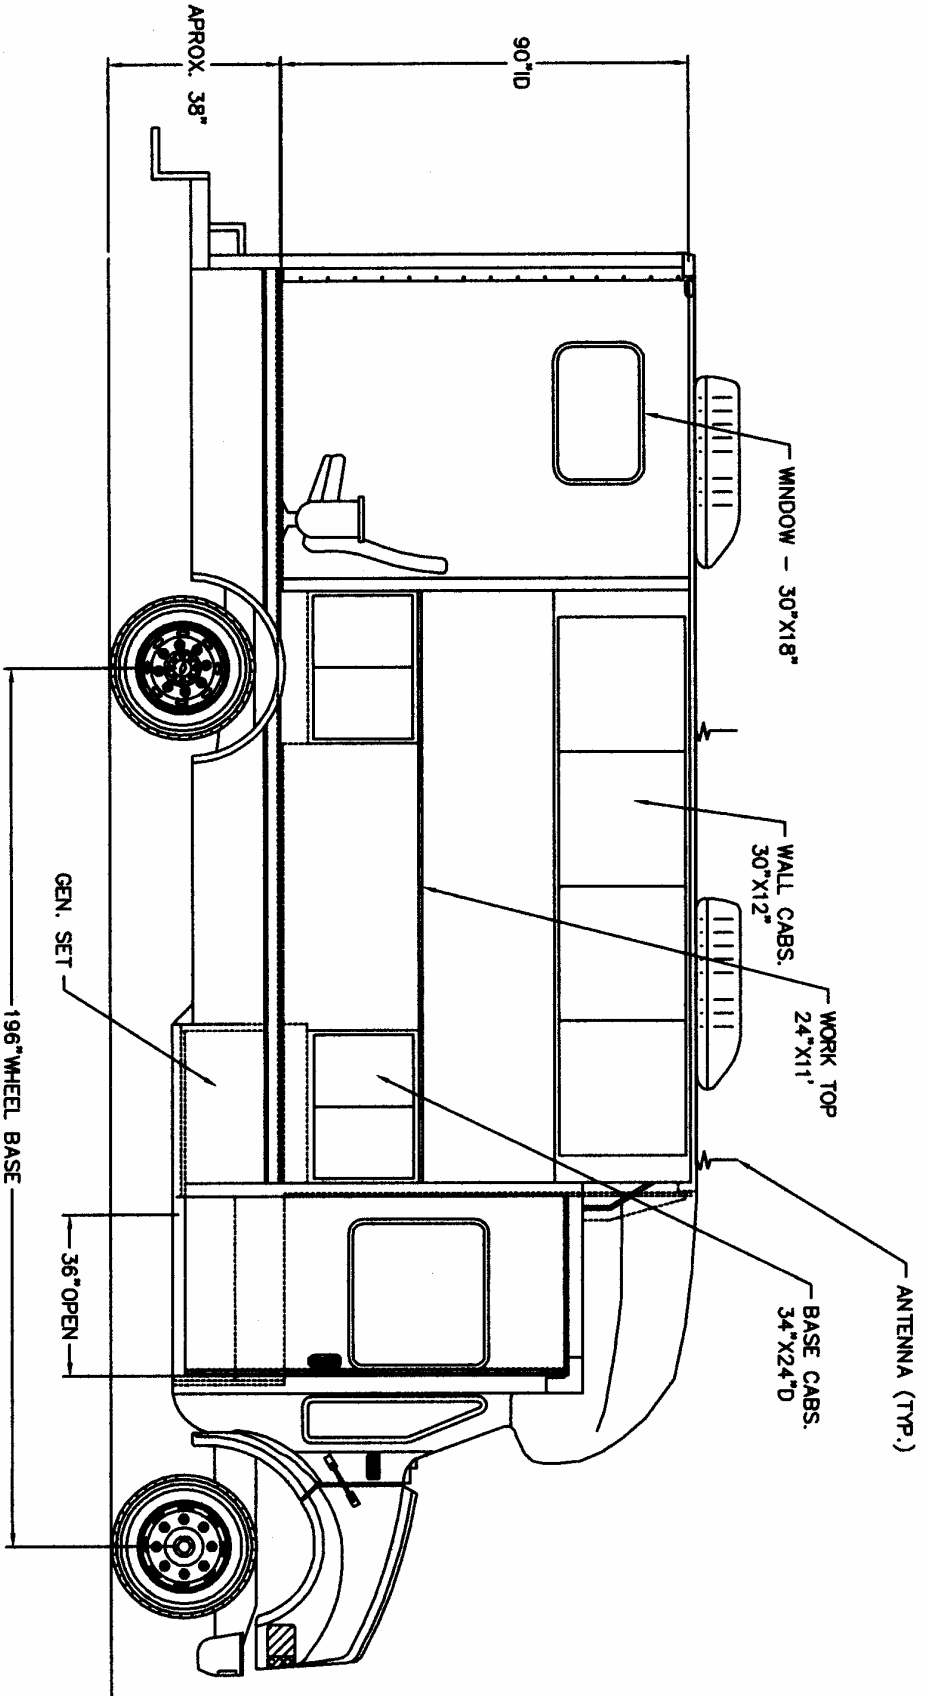

REVISIONS

NO.	DWN. BY	DATE	CHKD. BY	DATE
0				

CURB SIDE INTERIOR

Clegg Industries
 Victoria, Texas
 CUST.: ENNIS FIRE DEPARTMENT
 PROJ.: MOBILE COMMAND CENTER
 DWG. NO.: ENNIS03 REV.: 0

THE INFORMATION AND MATERIAL IN THIS DOCUMENT IS THE PROPRIETARY PROPERTY OF CLEGG INDUSTRIES. NO DISCLOSURE, USE OR DUPLICATION SHALL BE MADE WITHOUT WRITTEN PERMISSION OF CLEGG INDUSTRIES OR THEIR LEGAL REPRESENTATIVE.