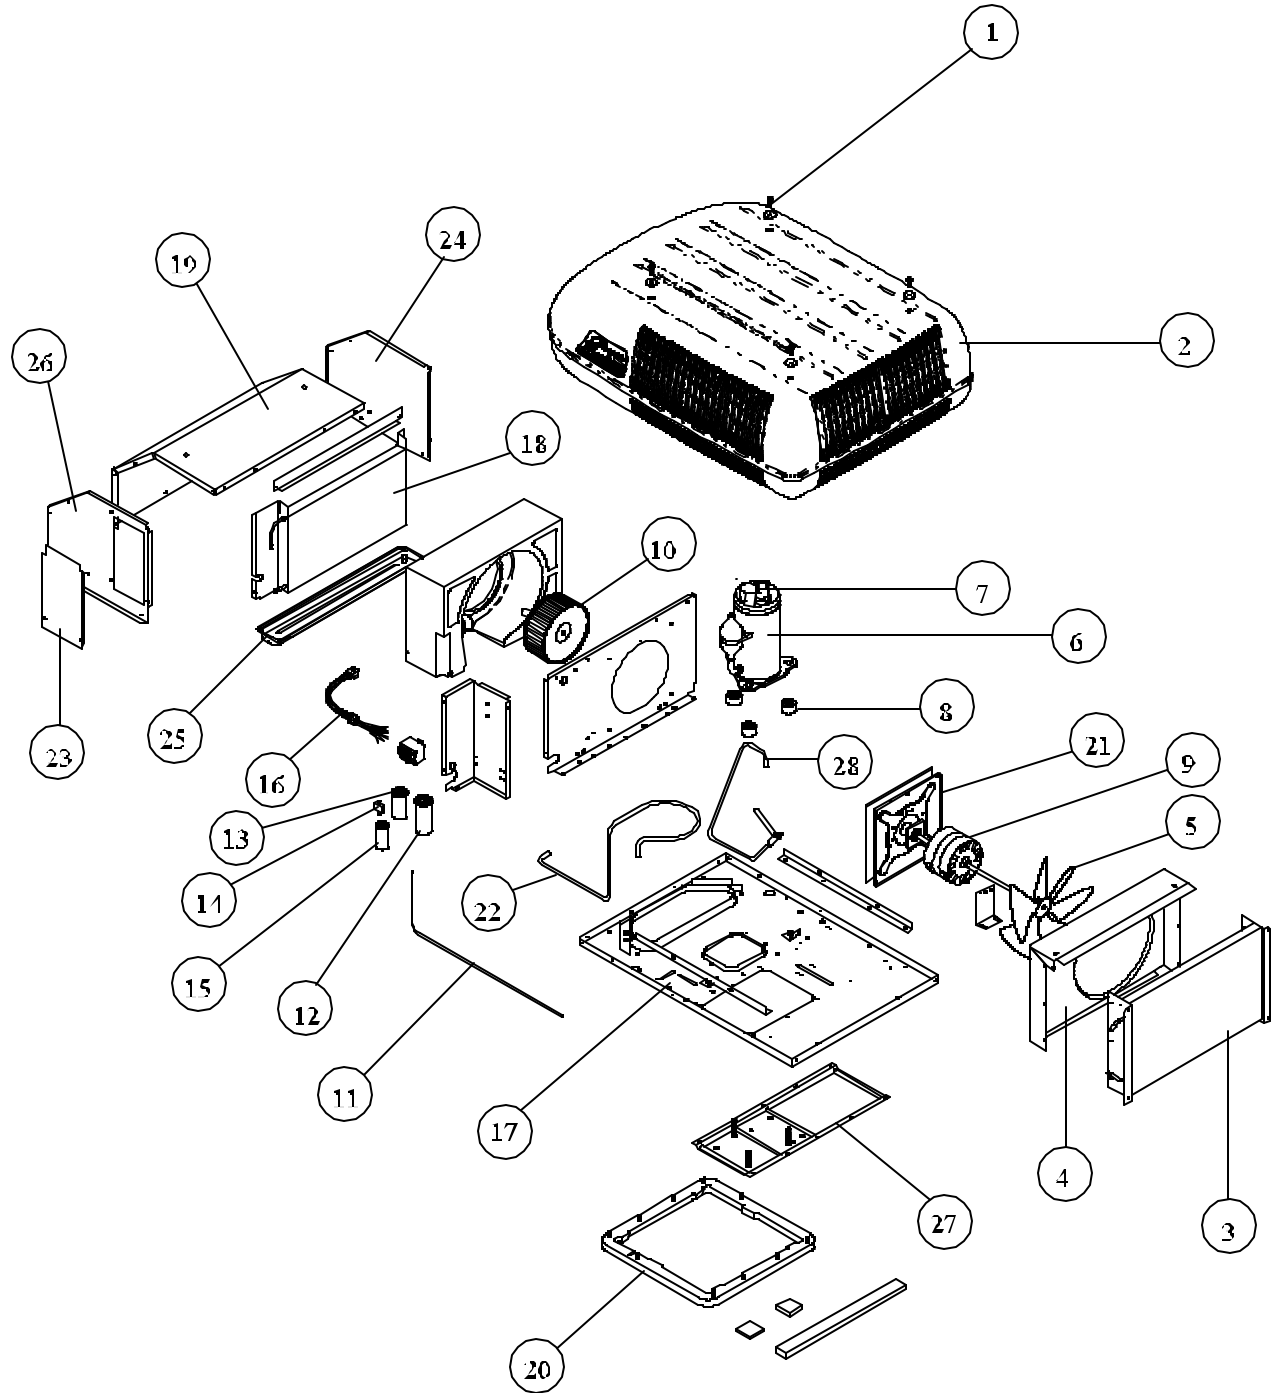

REPAIR PARTS LIST FOR 8333C8XX SERIES WITH TECUMSEH COMPRESSOR

WARRANTY INFORMATION

PARTS RETURN

“Air Conditioning” in-warranty parts subject to return to RV Products must be sent prepaid to the following address. Always include your company’s claim or workorder along with RVP’s invoice generated from the shipment of the replacement part.

8333C8XX SERIES

CODE	USED ON MODELS	PART NUMBER	DESCRIPTION	NO. REQ.
1.	All	6792-5111	Screw Nut & Washer (4 Pkg.)	1
2.	871	8333-4111	Shroud (White/White)	1
	876	8333-4161	Shroud (Arctic White/Arctic White)	1
	877	8333-4171	Shroud (Ivory/Ivory)	1
	"87P"	6759-4611	Shroud (Paintable)	1
3.	All	1452A1321	Condenser Coil	1
4.	All	6792-1071	Fan Shroud	1
5.	All	6733-3221	Fan (4 Blade, 11 Dia., 40 Degree Pitch, .50 Dia. Bore)	1
6.	All	1450-2259	Compressor (Tecumseh)	1
7.	All	6759-3791	Overload	1
8.	All	6759-3081	Compressor Mounting Pkg. (3 Pkg.)	1
9.	All	1468-3069	Motor (115V, 60 HZ)	1
10.	All	1472-1091	Impellor	1
11.	All	7335B1331	Cap Tube (Formed)	1
12.	All	1499-5671	Run Capacitor (Comp-30 Mfd/370V)	1
13.	All	1499-5461	Fan Capacitor (7.5 Mfd/370V)	1
14.	All	*	Included With #15	1
15.	All	8333A9021	PTCR Start Device	1
16.	All	8333-3751	Conduit & Wiring Assembly (6 Wires)	1
17.	All	8333A1011	Basepan (with foam scroll)	1
18.	All	1452-1521	Evaporator Coil	1
19.	All	8333A5061	Evaporator Cover Assy. With Insulation	1
ns	All	8333-3841	Filler Pad - Condenser Air Seal	1
20.	All	8332-3301	Gasket Pkg.	1
21.	All	8333-5151	Motor Mount & Shaft Seal Kit	1
22.	All	8333-533	Suction Line	1
23.	All	8333-109	Wirebox Door	1
24.	All	8333-505	Side Panel Rt. With Insulation	1
25.	All	8333-1501	Drain Pan Assembly	1
26.	All	8333-507	Side Panel Lt. With Insulation	1
27.	All	8333B5161	Spacer Plate Assembly	1
28.	All	8333-131	Discharge Line	1
ns	All	8333A1551	Shroud Bracket	2

SPECIAL ORDER PARTS:

NOTE: All parts with three digit suffix numbers are "Special Order" Parts. These parts are subject to factory availability and require extra time for delivery.