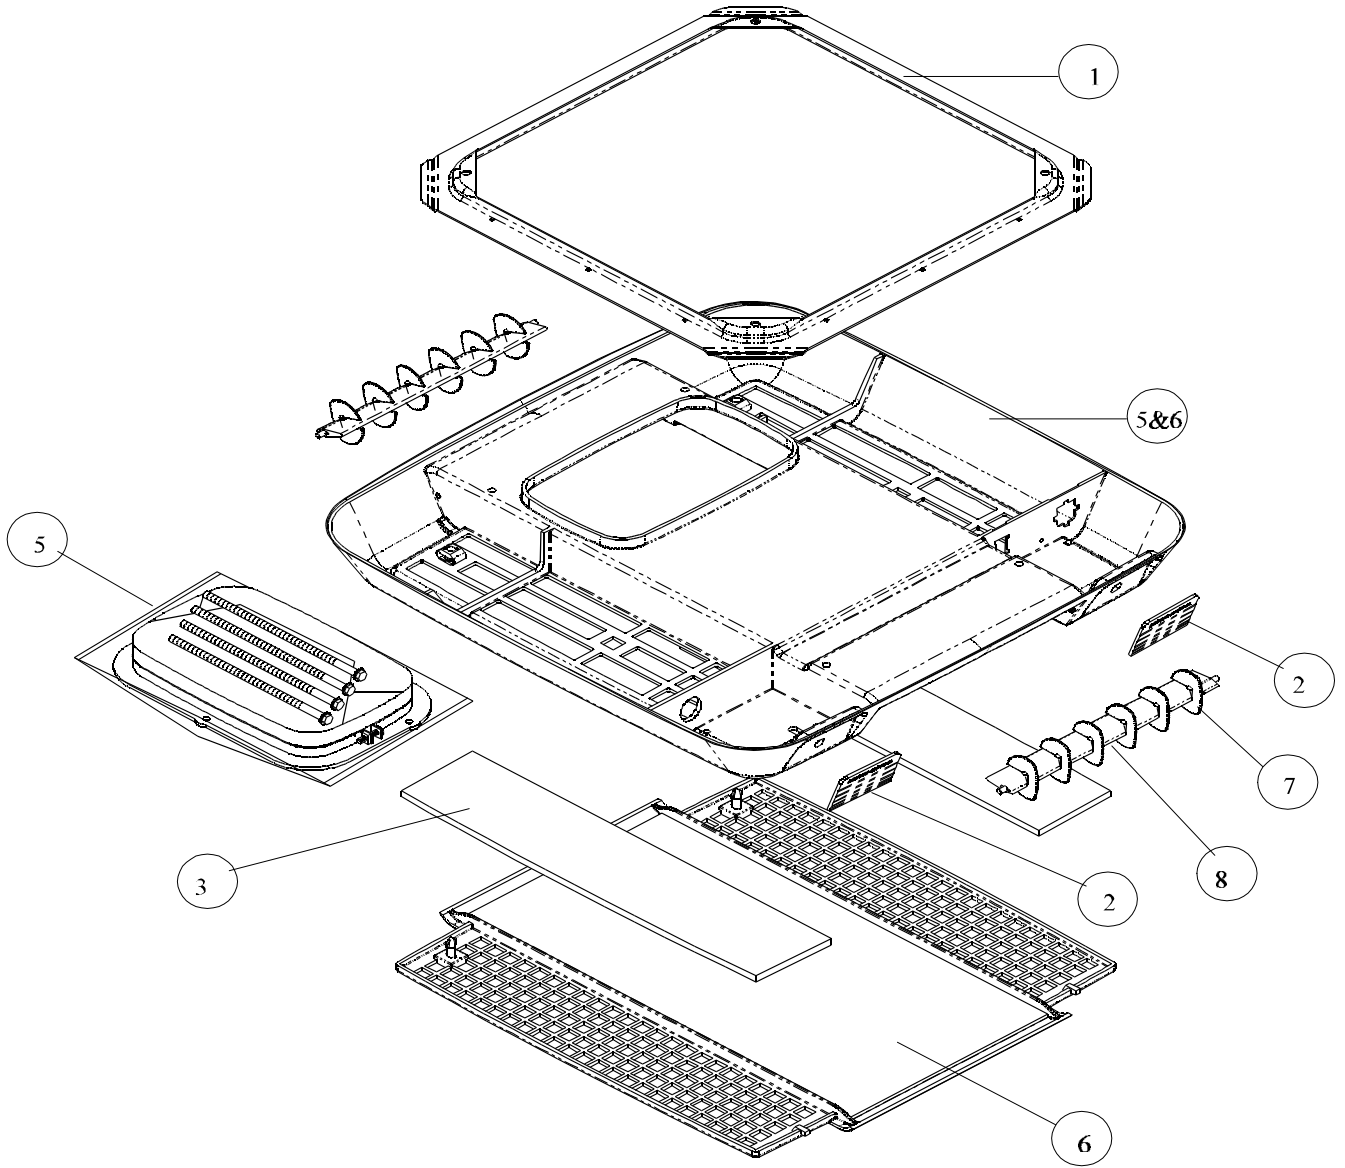

REPAIR PARTS LIST

FOR

9330-3552 (WHITE)

9330-3562 (IVORY)

CEILING ASSEMBLIES

RV Products
A Division of Airxcel, Inc.
P.O. Box 4020
Wichita, KS 67204

R-462A (5-02)

9330-3552
9330-3562

9330-3552
9330-3562

CODE	MODEL USED ON	PART NUMBER	DESCRIPTION	NO. REQ.
1.	All	8333-1031	Mounting Frame/Bolt Pkg.	1
2.	All	9330-3141	Decal	1
3.	All	9330-3151	Filter	1
4.	3552	9330-3551	Shroud Assembly (White)	1
	3562	9330-3561	Shroud Assembly (Ivory)	1
ns	All	9330A5991	Small Parts Pkg.	1
5.	All	9330-4541	Fabric Duct Collar	1
6.	3552	9330-3051	Grille (White)	1
	3562	9330-3061	Grille (Ivory)	1
7.	3552	9330-3091	Louver (White)	12
	3562	9330-3101	Louver (Ivory)	12
8.	3552	9330-3071	Vane (White)	1
	3562	9330-3081	Vane (Ivory)	1
ns	All	9330-1041	Grille Plate Pkg.	1